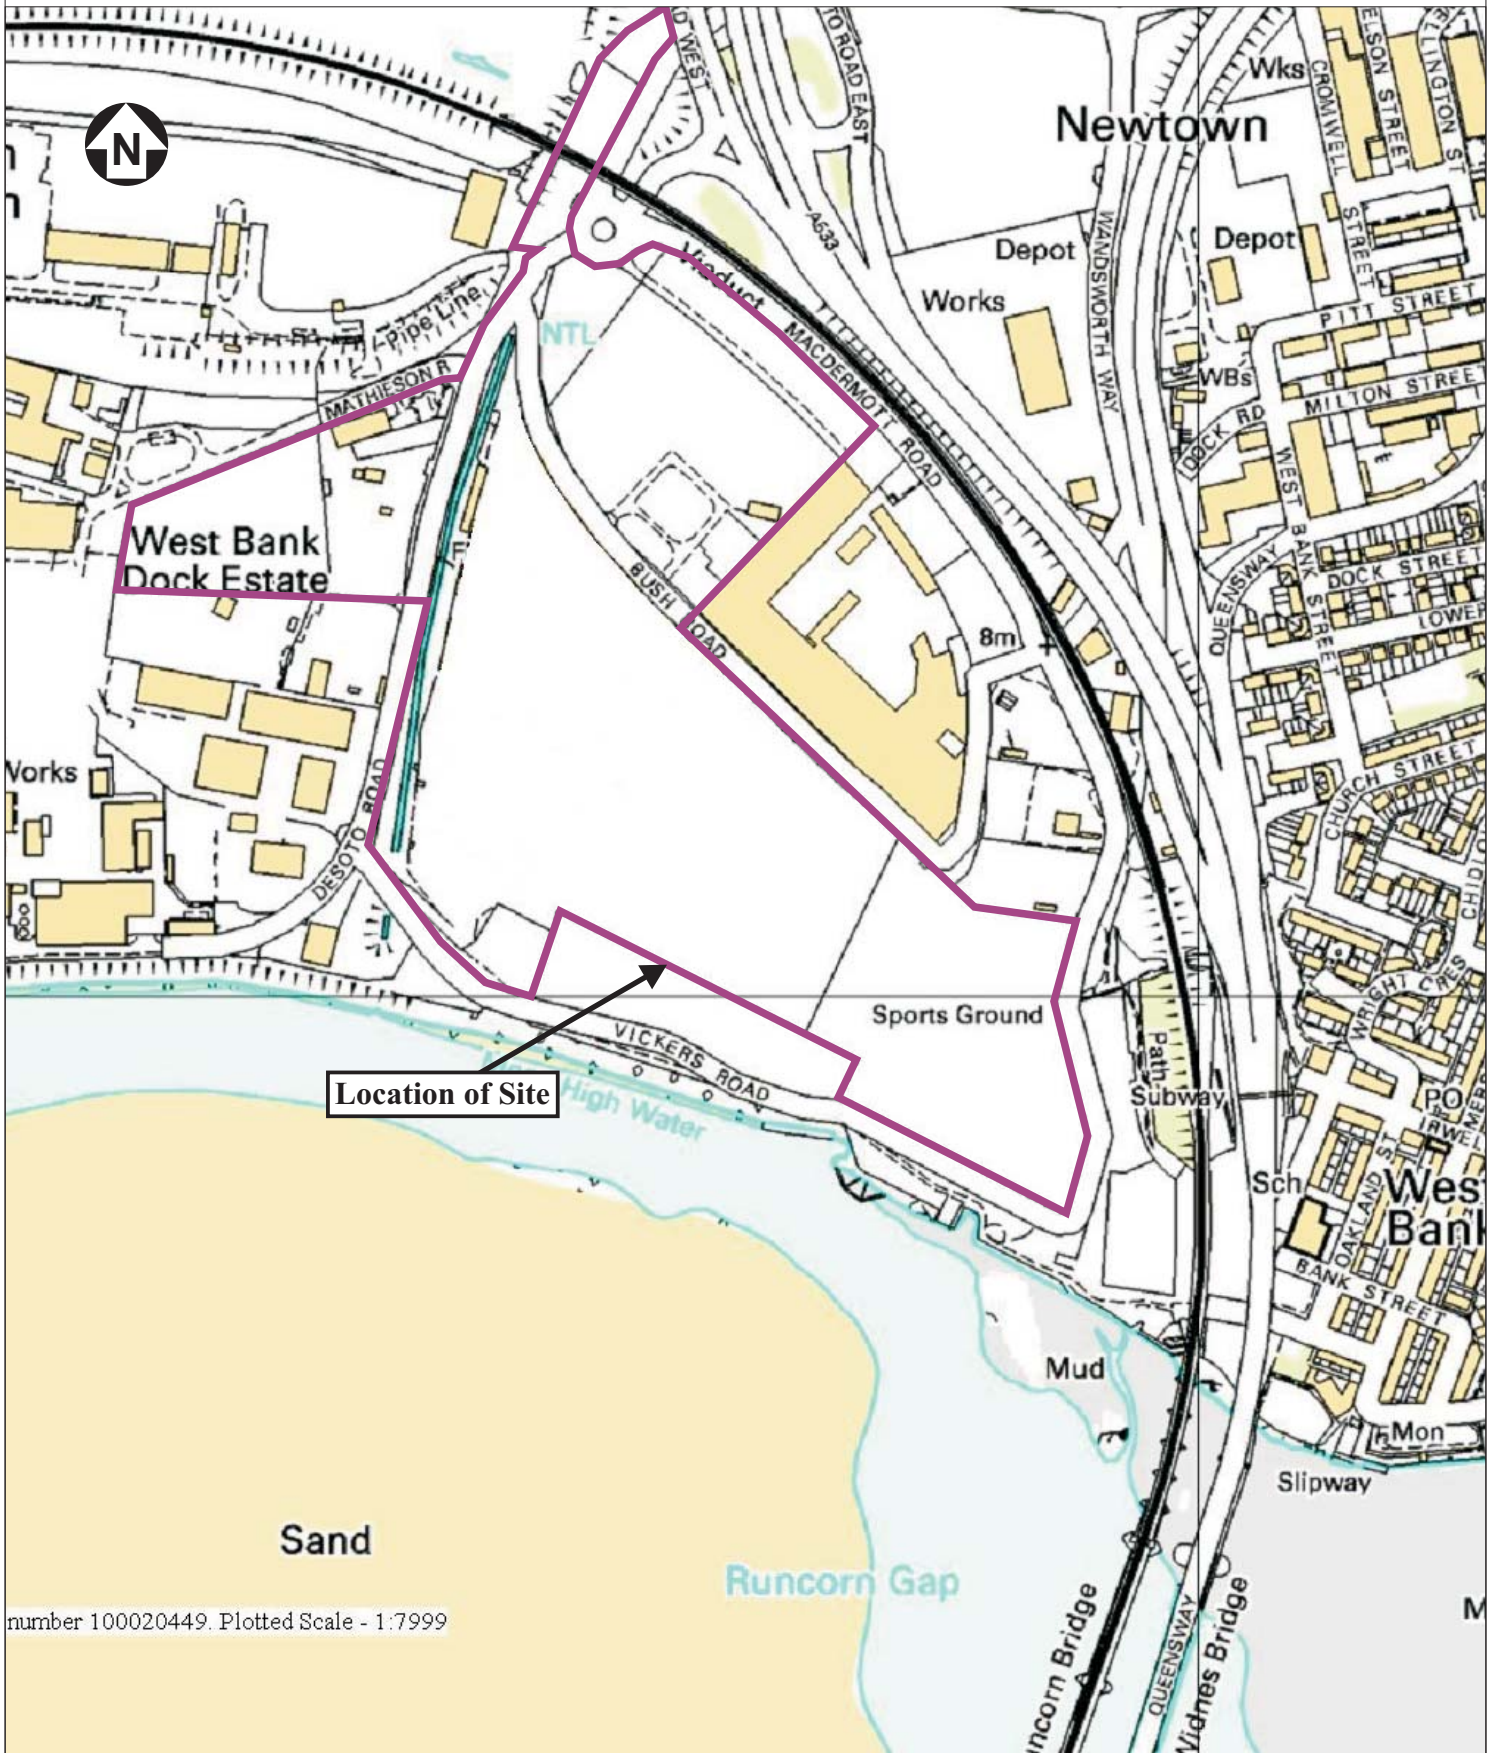

Figure 1
Site Location Plan
Former Tessenderlo Site, Widnes

number 100020449. Plotted Scale - 1:7999

Reproduced from the Ordnance Survey with the permission of the controller HMSO Crown Copyright Reserved. Licence No. ES 100012174

Project No **67-C13641** Drawn by **DM**