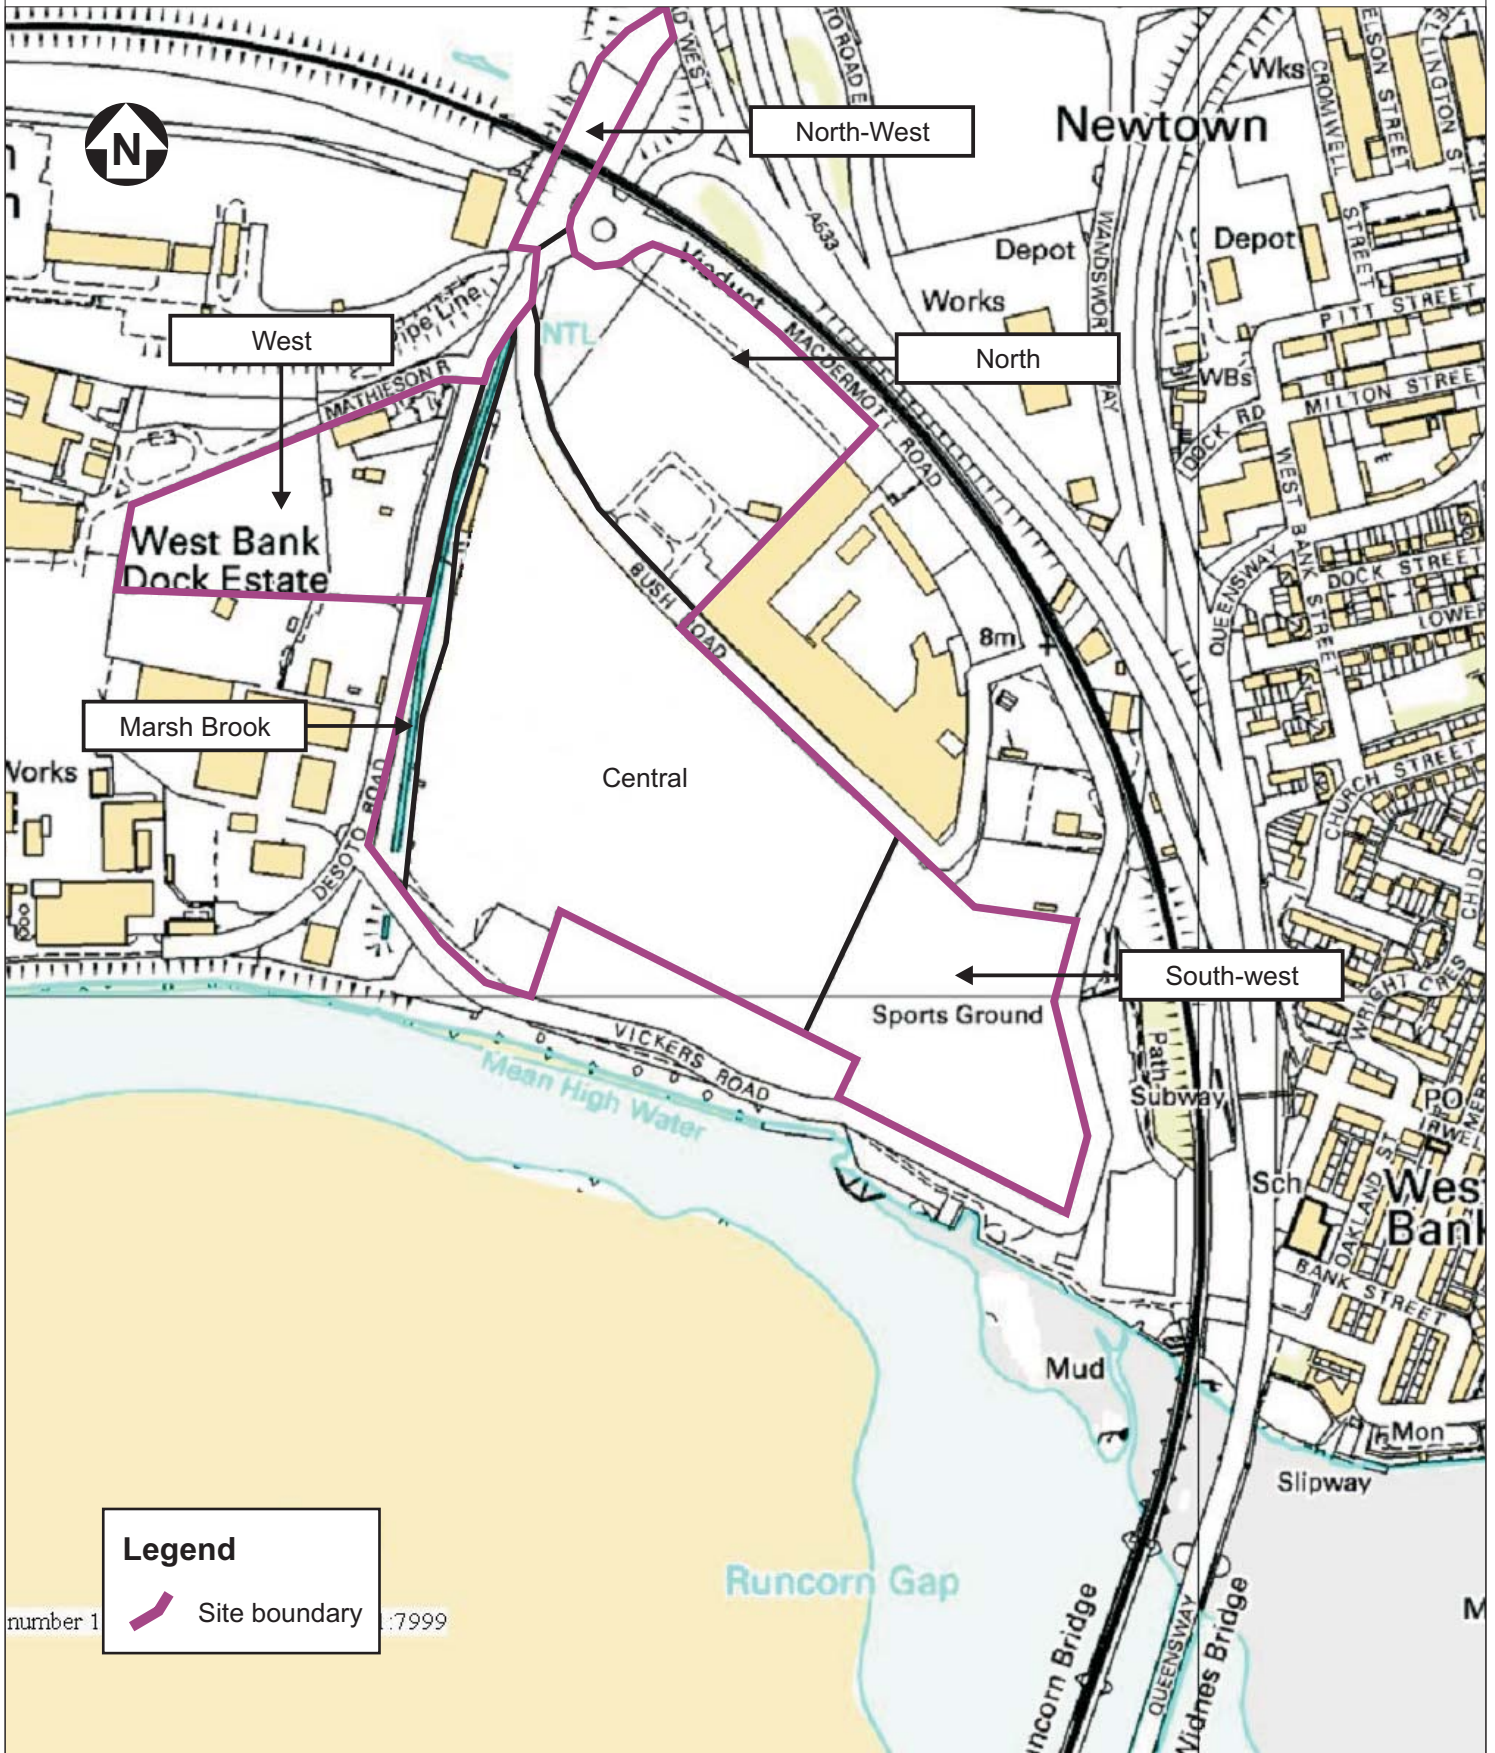

Figure 1
Site Location Plan
Former Tessenderlo Site, Widnes

Reproduced from the Ordnance Survey with the permission of the controller HMSO Crown Copyright Reserved. Licence No. ES 100012174