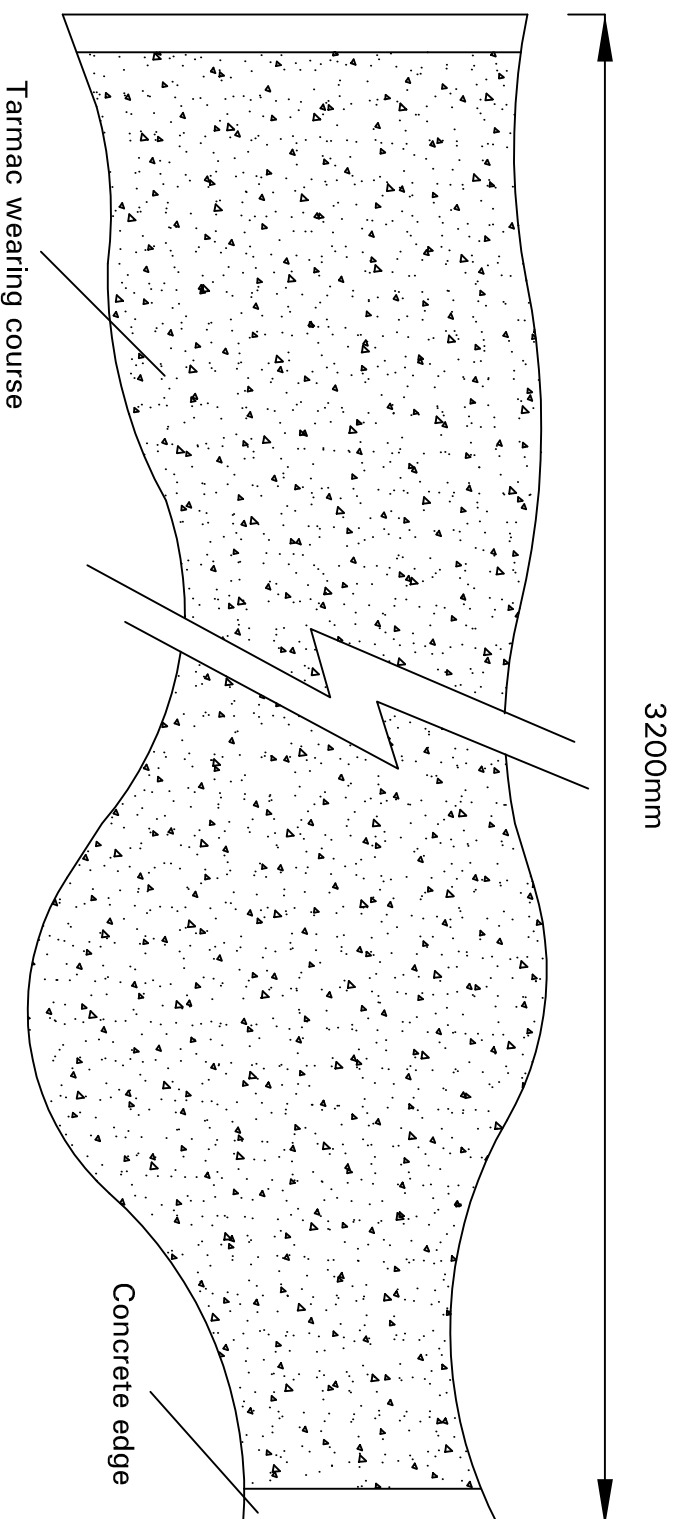

PLAN

SECTION

Reproduced from the Ordnance Survey with the permission of The Controller of Her Majesty's Stationery Office, Crown Copyright TEP- The Environment Partnership, Genesis Centre, Birchwood Science Park, Warrington, Cheshire, WA3 7BH. Licence No. AL 52885A

Rev	Description	Drawn	Approved	Date

Genesis Centre
 Birchwood Science Park Warrington
 WA3 7BH
 Tel 01925 844004
 Fax 01925 844002
 e-mail tep@lep.jtk.com

Project		Diton SRFP Implementation	
Title		3.2m wide footpath / cycleway	
Dwg No	D1058.08.022	Date	27/05/05
Scale	1:10 @ A3	Drawn	GDA
		Checked	ER
		Approved	DS