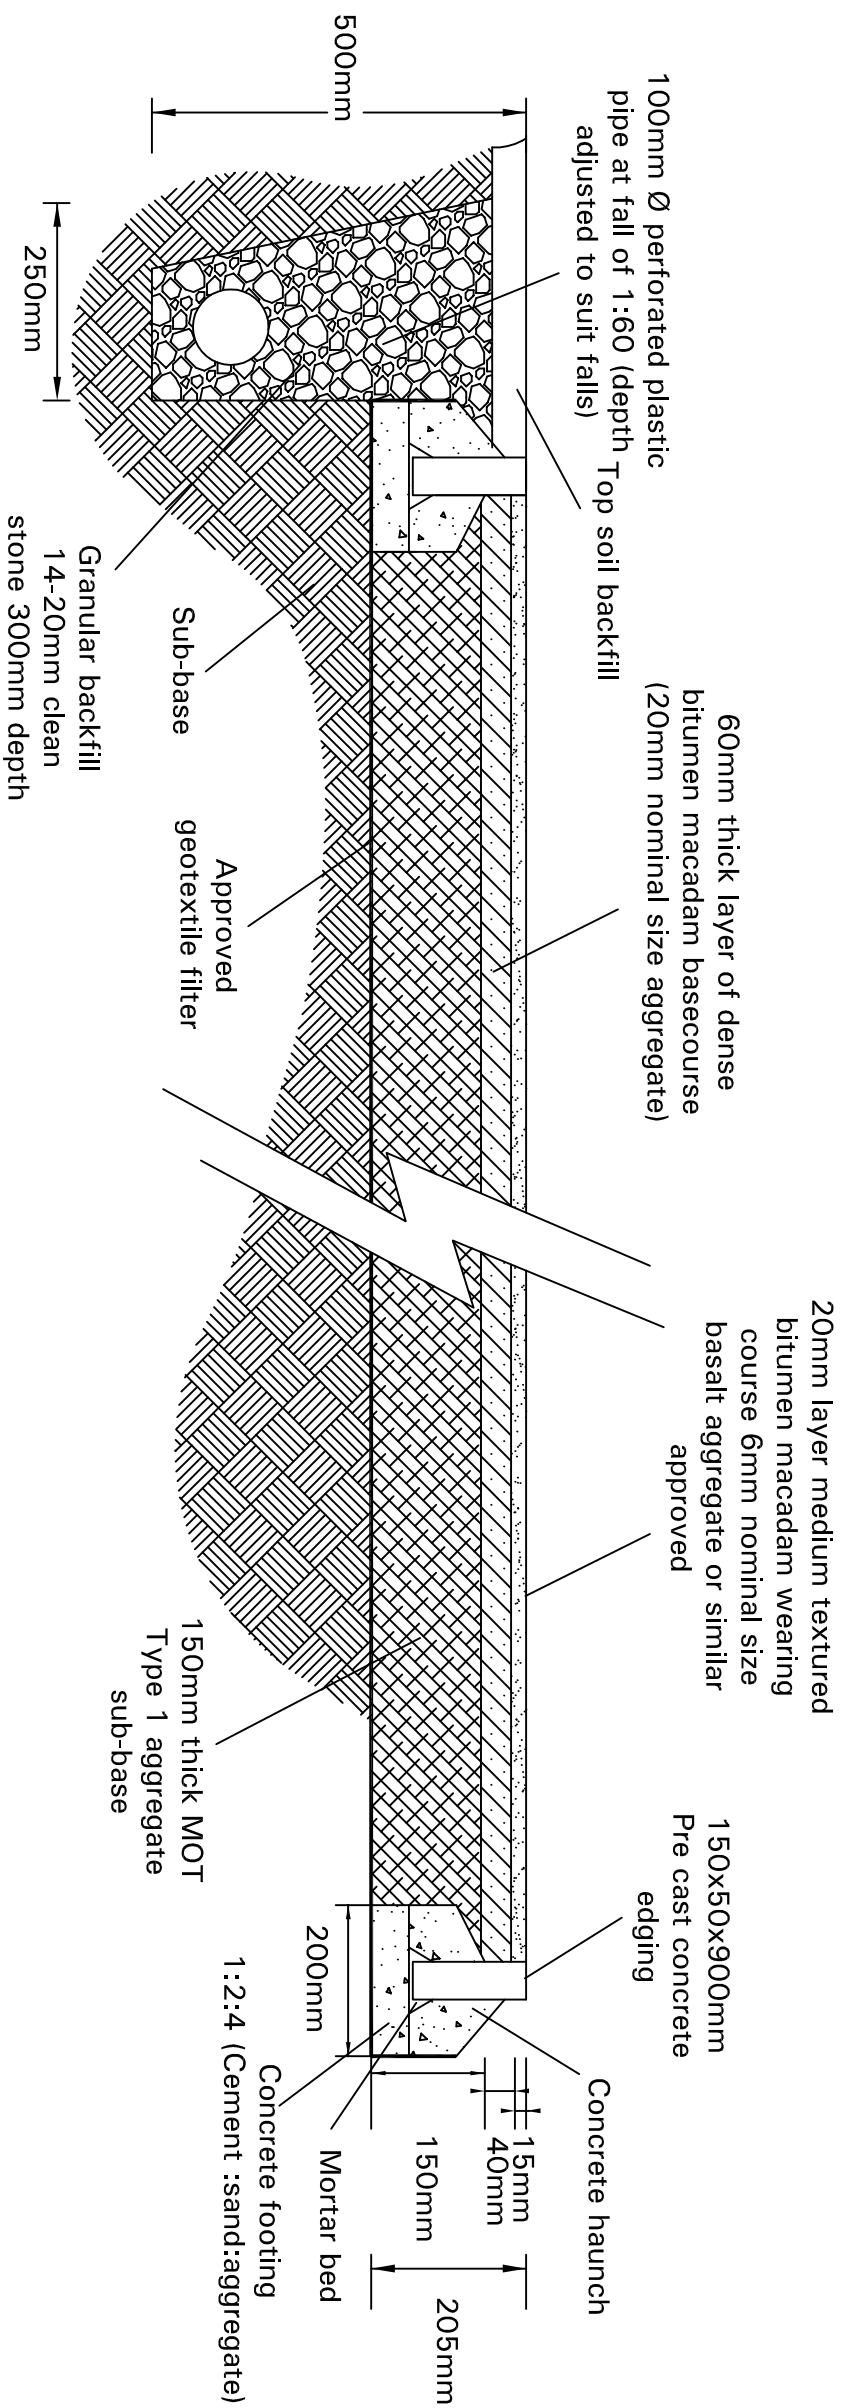

PLAN

SECTION

Reproduced from the Ordnance Survey with the permission of The Controller of Her Majesty's Stationery Office, Crown Copyright TEP- The Environment Partnership, Genesis Centre, Birchwood Science Park, Warrington, Cheshire, WA3 7BH. Licence No. AL 52885A

Rev	Description	Drawn	Approved	Date

Genesis Centre
 Birchwood Science Park Warrington
 WA3 7BH
 Tel 01925 844004
 Fax 01925 844002
 e-mail tep@lep.jtk.com

Project		Diton SRFP Implementation	
Title		3.2m wide footpath / cycleway	
Dwg No	D1058.08.022	Date	27/05/05
Scale	1:10 @ A3	Drawn	GDA
		Checked	ER
		Approved	DS